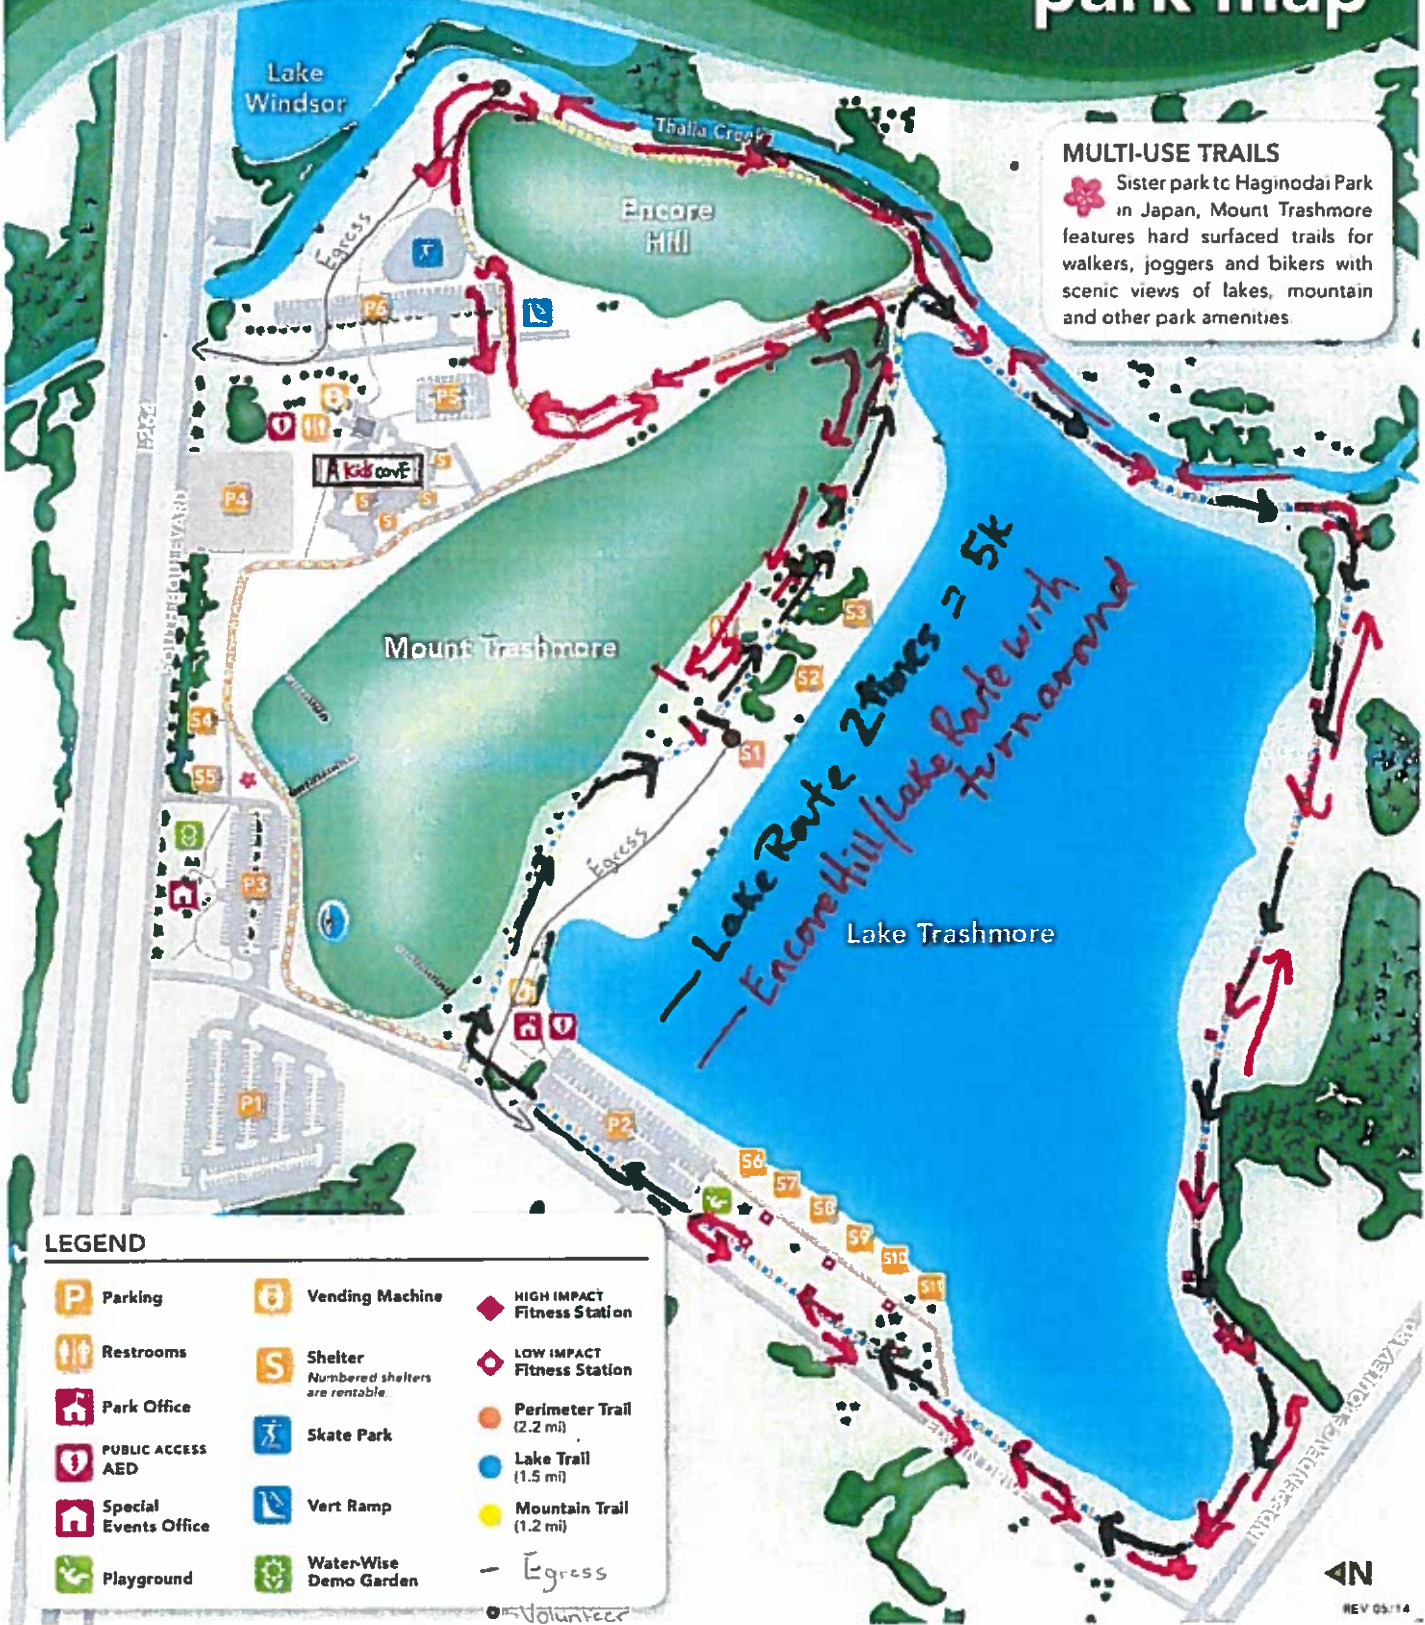

mount trashmore park map

★ Our 5k race route is the Encore Hill/Lake route with turn around